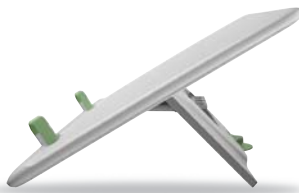

Logitech® Notebook Riser N110

Part # 939-000095

More Comfort – on the Sofa, the Bed, or Even the Floor

With a heat-shielding design and soft, air-mesh fabric, the Logitech Notebook Riser N110 gives you more comfort around the home – on the sofa, the bed, or even the floor.

- Heat-shielding design that helps protect your body from laptop heat
- Angled riser for improved neck and leg comfort (when used in a seated position)
- Stable, lightweight design for comfortable laptop use on the sofa, bed, or even the floor
- Soft, air-mesh fabric that feels comfortable on your legs
- Thin, streamlined profile that looks good in any room